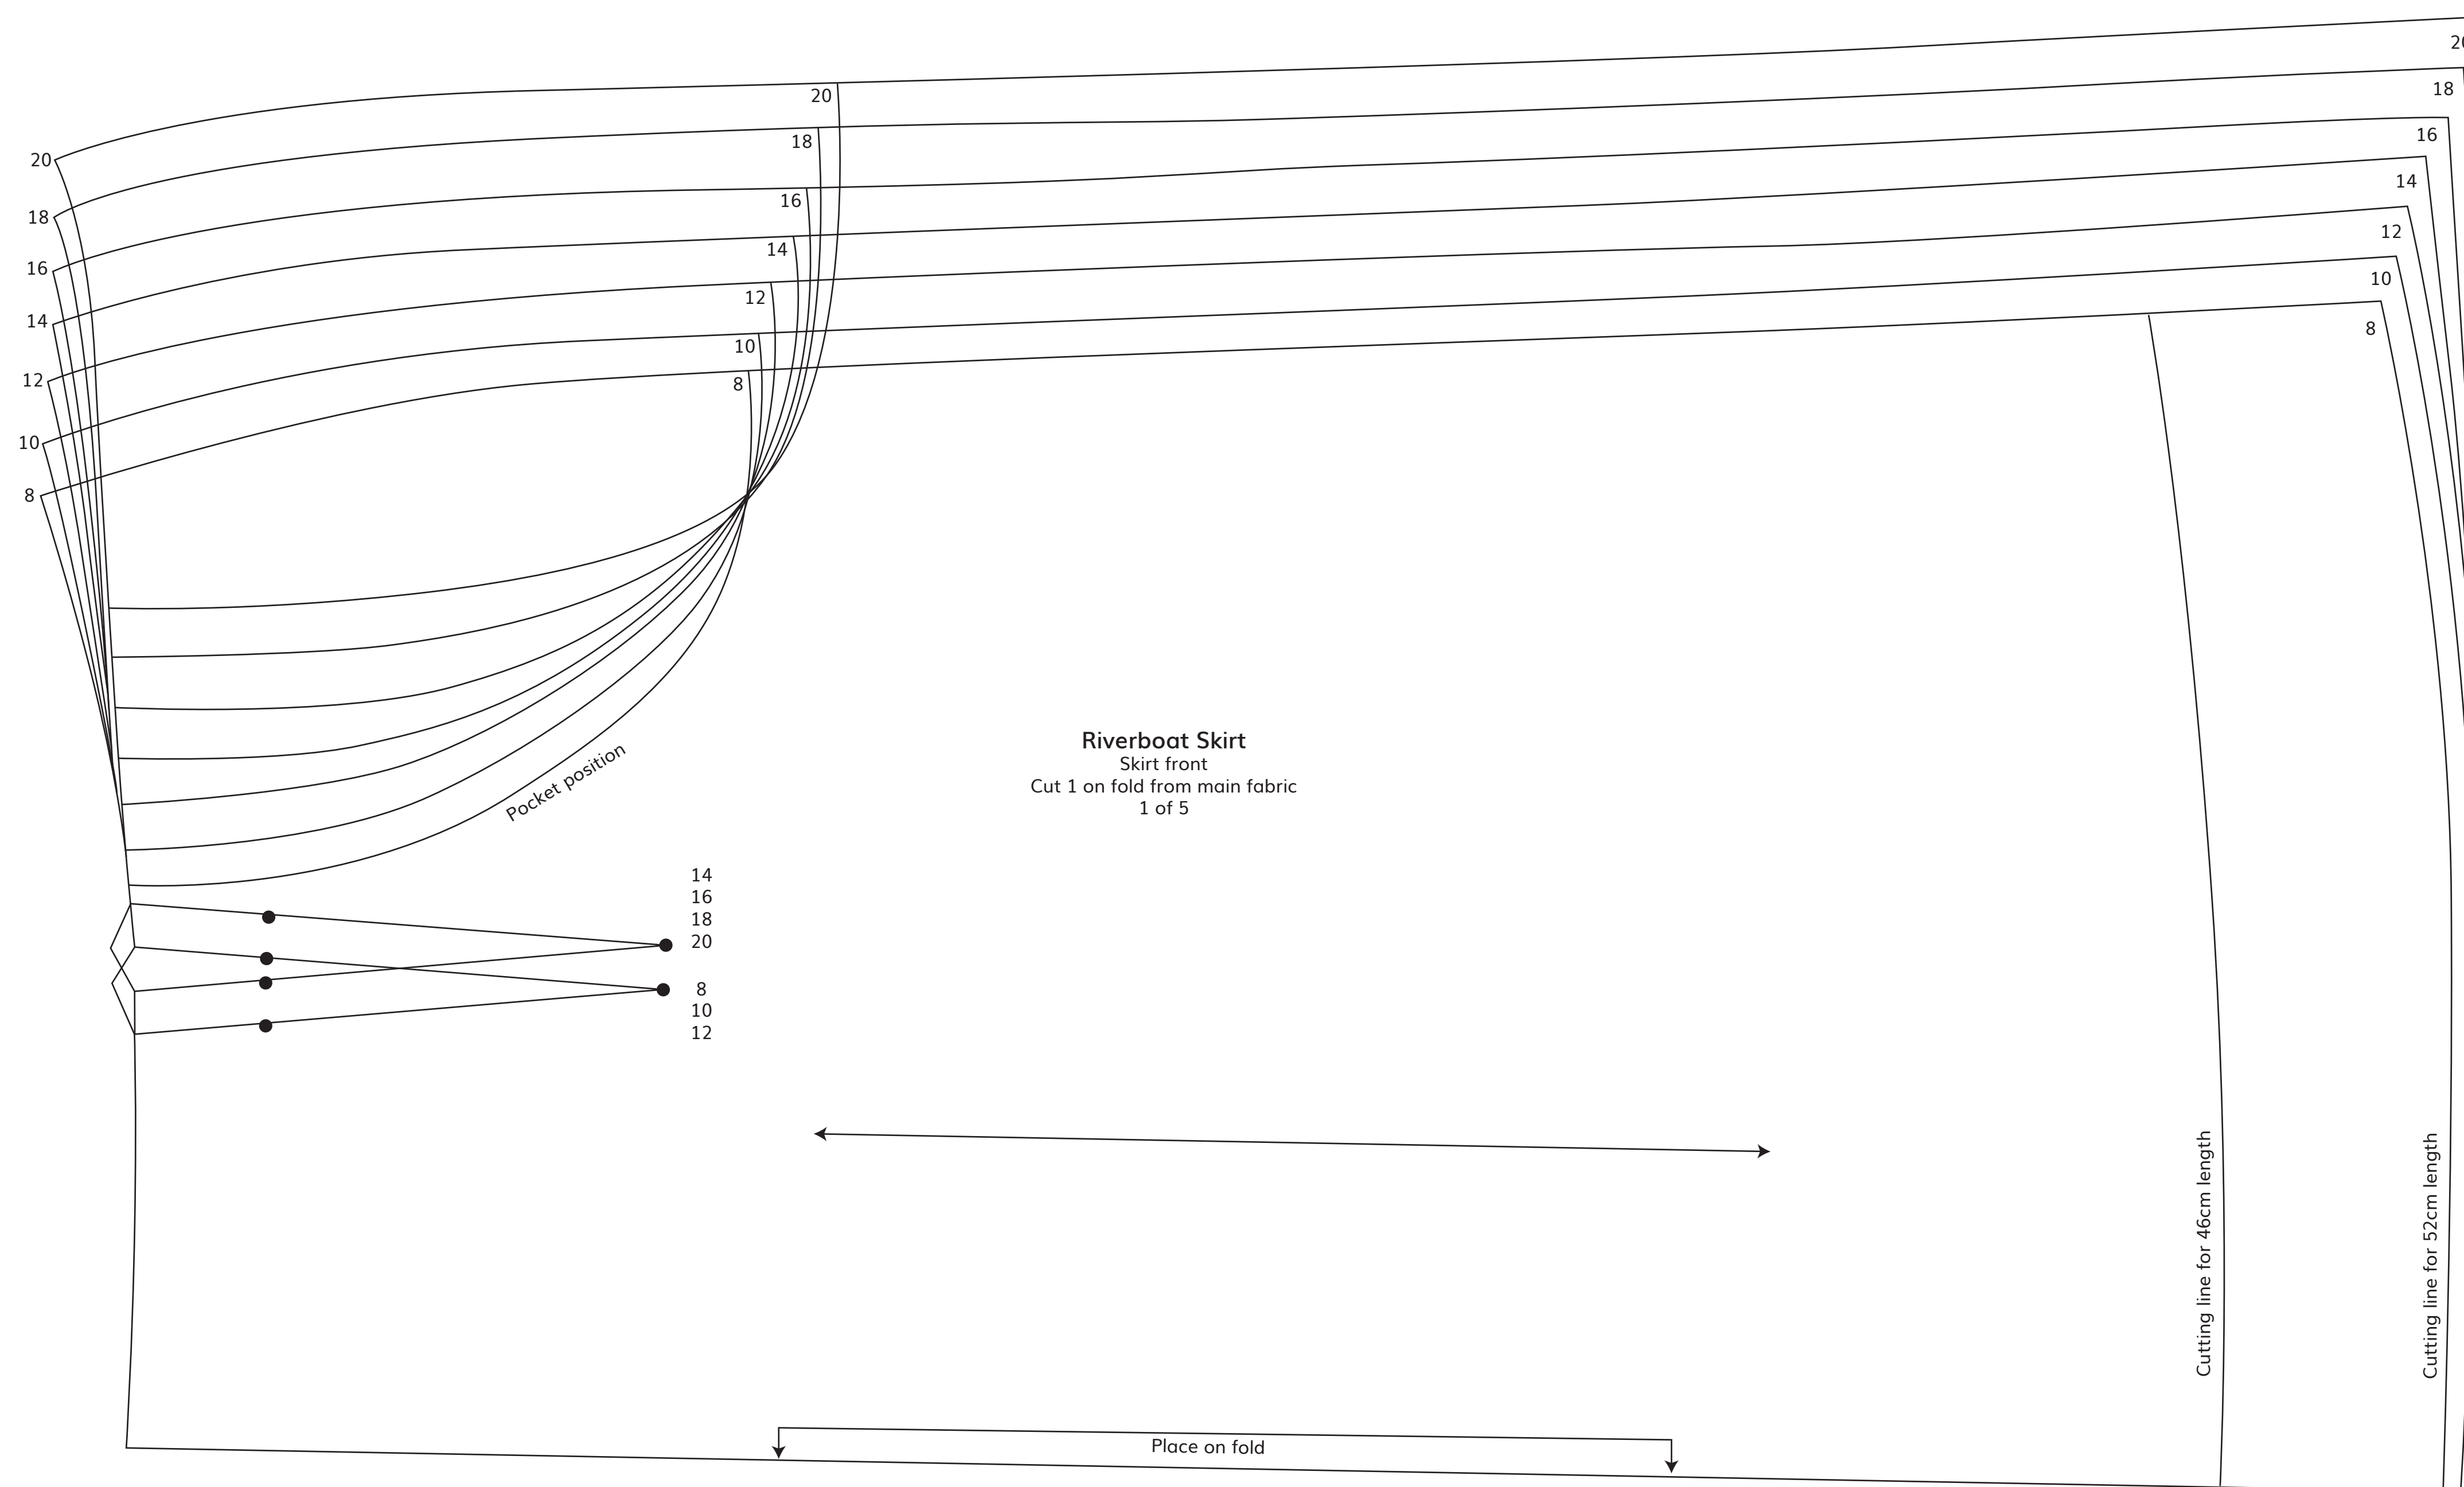

Pattern House

Riverboat Skirt

UK sizes 8-20

Pattern House

Riverboat Skirt

UK sizes 8-20